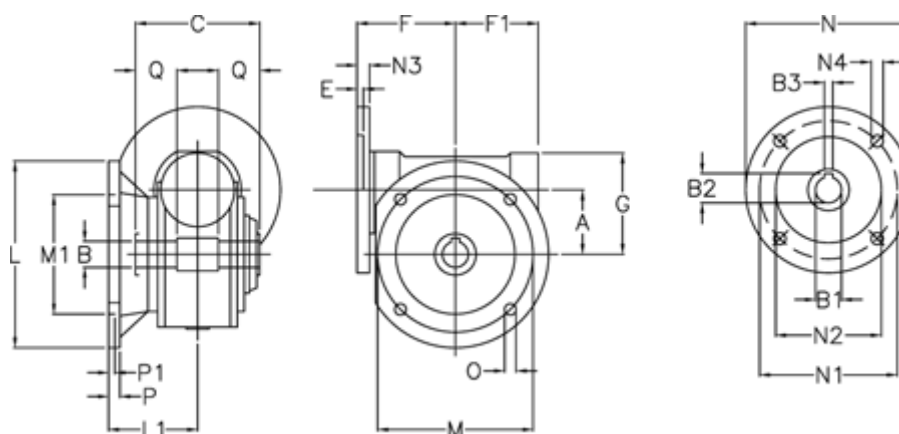

# Data Sheet

Article number: 3902185010555

Description: Worm gear  
VF 185-FC1-10-160B5, without lubrication

## Measures

A	= 185.4	F1	= 205	N2	= 250
B	= 60 H7	G	= 267	N3	= 18
B1 E7	= 42	L	= 400	N4	= 18
B2	= 45.3	L1	= 155.5	O	= 22
B3 H9	= 12	M	= 350	P	= 22
C	= 190	M1	= 280	P1	= 13
E	= 4	N	= 350	Q	= 65
F	= 217	N1	= 300		